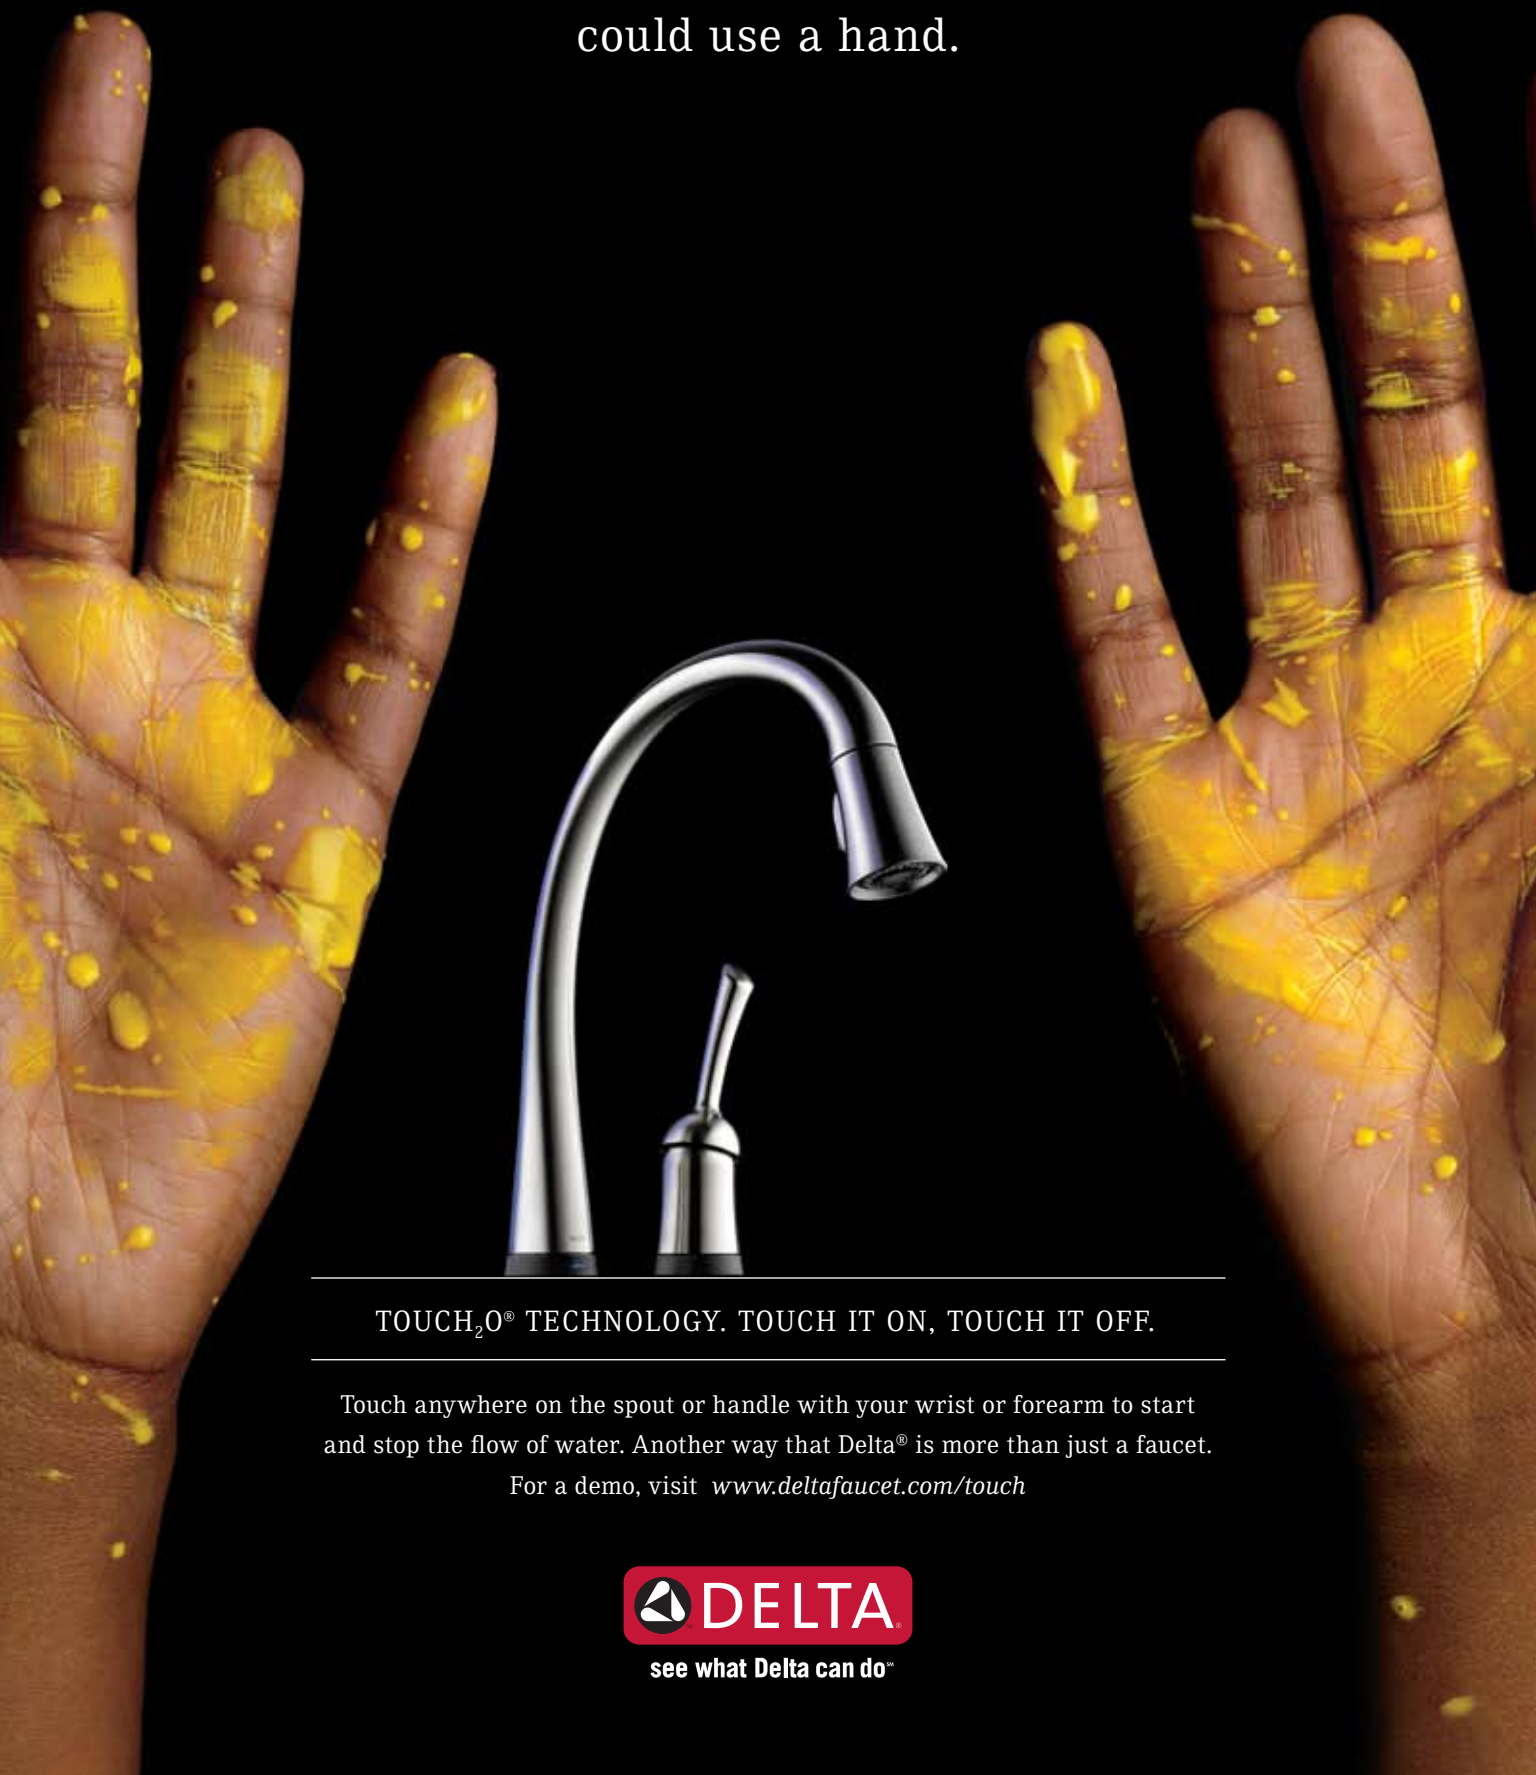

Sometimes your hands  
could use a hand.

---

TOUCH<sub>2</sub>O<sup>®</sup> TECHNOLOGY. TOUCH IT ON, TOUCH IT OFF.

---

Touch anywhere on the spout or handle with your wrist or forearm to start and stop the flow of water. Another way that Delta<sup>®</sup> is more than just a faucet.