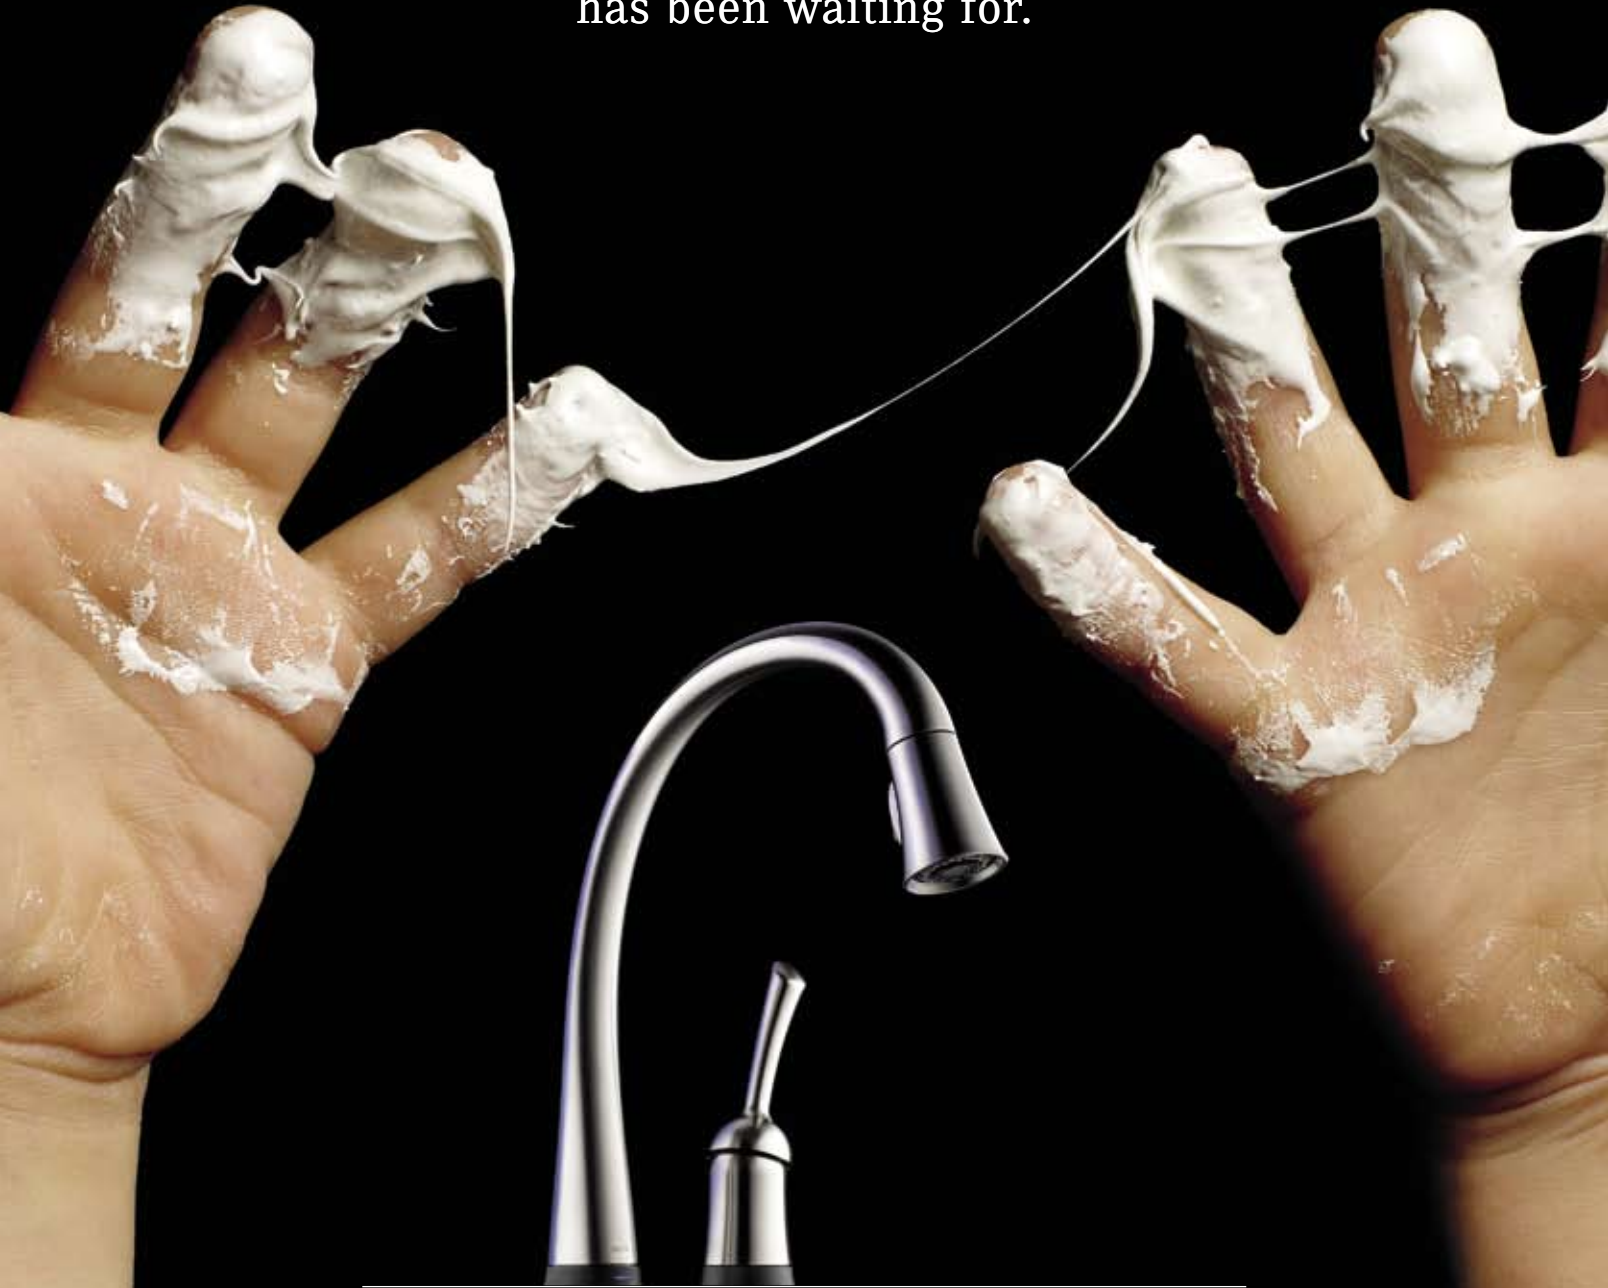

This is the moment your forearm
has been waiting for.

TOUCH₂O™ TECHNOLOGY. TOUCH IT ON, TOUCH IT OFF.

Touch anywhere on the spout or handle with your wrist or forearm to start and stop the flow of water. Another way that Delta® is more than just a faucet.